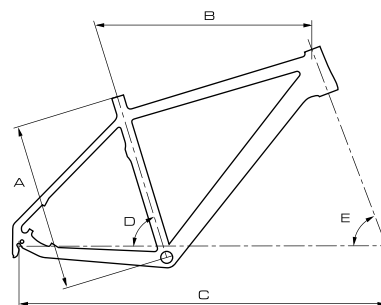

GEOMETRY

code	size	A	B	C	D	E
B14264	18"	460	595	1100	74°	70.5°
B14265	20"	510	610	1130	74°	70.5°

27,5"

HT 27,5"

SCALEO 9.0

SCALEO 7.0

RYANO 9.0

RYANO 7.0

SIS
SMOOTH INNER SURFACE

THT
TAPERED HEAD TUBE

ICR
INNER CABLE ROUTING

CFD
CARBON FIBER DROPOUTS

HPC
HIGH PERFORMANCE CHAINSTAYS

STBB
STANDARD THREADED BOTTOM BRACKET

SPECIFICATION

	DEMA 650B Carbon T2T Race Tapered
	-
	ROCK SHOX Recon Gold Air 650B Tapered, 100mm, Remote Lockout
	SRAM X9, 10 Speed, Medium Cage
	SRAM X9, 10 Speed (34.9mm)
	SRAM X9, 2x10 Speed
	AVID Elixir 5 Black, 180/160mm
	SRAM S-1000 GXP, 10 Speed (39-26t)
	SRAM GXP
	SRAM PG 1050 (11-36t)
	FSA CN-910 & Link
	FSA Orbit C-40-ACB

GEOMETRY

code	size	A	B	C	D	E
B14043	18"	435	585	1065	73°	71°
B14042	20"	485	605	1085	73°	71°

SCALEO 7.0

TECHNOLOGY

SPECIFICATION

 DEMA 650B Carbon T2T Race Tapered	 FSA OS-168LX
 -	 FSA Comet Low Riser (685mm)
 ROCK SHOX 30 Gold Air 650B, 100mm, Remote Lockout	 WTB DC Trail Grip
 SRAM X7, 10 Speed, Medium Cage	 FSA Gossamer (31.6x350mm)
 SRAM X7, 10 Speed (34.9mm)	 SELLE SAN MARCO Concor Dynamic
 SRAM X7, 2x10 Speed, Storm Grey	 NOVATEC D341/D342 GCC
 AVID Elixir 3 Black, 180/160mm	 WTB Speed Disc 650B
 SRAM S-1000 GXP, 10 Speed (39-26t)	 MAXXIS Crossmark 27.5x2.10, folding
 SRAM GXP	 SHIMANO PD-M505
 SRAM PG 1030 (11-36t)	 20
 FSA CN-910 & Link	 18", 20", 22"
 FSA Orbit C-40-ACB	 11,1 kg