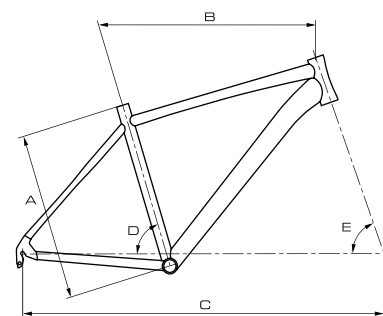

GEOMETRY

code	size	A	B	C	D	E
B14034	18"	450	595	1085	72°	70.5°
B14035	20"	500	610	1100	72°	70.5°