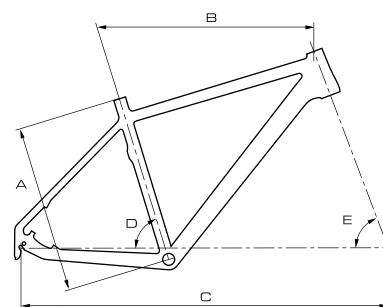

GEOMETRY

code	size	A	B	C	D	E
B14022	17"	435	590	1110	73.5°	70°
B14023	19"	485	610	1120	73°	70°
B14024	21"	535	625	1135	73°	70°

FERRARA 7.0

TECHNOLOGY

SPECIFICATION

 DEMA 29er Carbon T2T Race Tapered	 FSA OS-168LX
 -	 FSA V-Drive Top Flat (680mm)
 ROCK SHOX 30 Gold Air TK29 Tapered, 100mm, Remote Lockout	 WTB DC Trail Grip
 SRAM X7 10 Speed, Medium Cage	 EXTEND Elite SB-05 (31.6mm x 350mm)
 SRAM X7 10 Speed (34.9mm)	 SELLE SAN MARCO Concor Dynamic
 SRAM X7 2x10 Speed	 NOVATEC D341/D342 GCC
 AVID Elixir 3 Black, 180/160mm	 WTB Speed Disc 29er
 SRAM S-1000 GXP, 10 Speed (38-24t)	 MAXXIS Ikon 29x2.10, 60TPI folding
 SRAM GXP	 SHIMANO PD-M505
 SRAM PG 1030 (11-36t)	 20
 FSA CN-910 & Link	 18", 20", 22"
 FSA Orbit C-40-ACB	 11,3 kg

GEOMETRY

code	size	A	B	C	D	E
B14025	17"	435	590	1110	73.5°	70°
B14026	19"	485	610	1120	73°	70°
B14027	21"	535	625	1135	73°	70°

AURON 9.0

TECHNOLOGY

SPECIFICATION

DEMA Sport 29er Alloy 6061-T6 Double Butted	FSA OS-168LX
-	FSA V-Drive Top Flat (680mm)
ROCK SHOX 30 Gold Air TK29, 100mm, Remote Lockout	WTB DC Trail Grip
SRAM X9 10 Speed, Medium Cage	EXTEND Elite SB-05 (31.6mm x 350mm)
SRAM X9 10 Speed (34.9mm)	SELLE SAN MARCO ERA Dynamic Power
SRAM X9 2x10 Speed	NOVATEC D341/D342 GCC
AVID Elixir 3 Black, 180/160mm	WTB Speed Disc 29er
SRAM S-1000 GXP 10 Speed (38-24t)	MAXXIS Ikon 29x2.10, 60TPI folding
SRAM GXP	SHIMANO PD-M505
SRAM PG 1030 (11-36t)	20
FSA CN-910 & Link	18", 20", 22"
FSA ZS-4D	12,0 kg

GEOMETRY

code	size	A	B	C	D	E
B14028	18"	450	595	1085	72°	70.5°
B14029	20"	500	610	1100	72°	70.5°
B14260	22"	550	625	1115	72°	70.5°

AURON 7.0

TECHNOLOGY

SPECIFICATION

	DEMA Sport 29er Alloy 6061-T6 Double Butted
	-
	ROCK SHOX XC32 Air TK29, 100mm, Remote Lockout
	SRAM X7 10 Speed, Medium Cage
	SRAM X7 10 Speed (34.9mm)
	SRAM X7 3x10 Speed
	AVID Elixir 1 Black, 180/160mm
	FSA Gamma Drive MegaExo X-10 (44-32-22t)
	FSA MegaExo
	SRAM PG 1030 (11-36t)
	FSA CN-910 & Link
	FSA ZS-4D