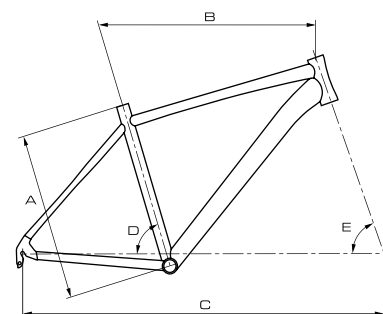

GEOMETRY

code	size	A	B	C	D	E
B14051	18"	450	595	1075	73°	71°
B14050	20"	500	615	1090	72°	70.5°

RYANO 3.0

TECHNOLOGY

SPECIFICATION

	DEMA Sport 650B Alloy 6061-T6 Double Butted
	-
	SUNTOUR XCR 650B, 100mm, Remote Lockout
	SHIMANO Deore, 9 Speed, SGS
	SHIMANO Alivio, 9 Speed (34.9mm)
	SHIMANO Alivio 3x9 Speed
	AVID DB1 Black, 180/160mm
	SHIMANO Alivio Black (44-32-22t)
	THUN Rocky ML
	SHIMANO HG50-9 (11-34t)
	FSA CN-906 & Link
	FSA No.10P

GEOMETRY

code	size	A	B	C	D	E
B14053	18"	450	595	1075	73°	71°
B14052	20"	500	615	1090	72°	70.5°

27,5"

RYANO 1.0

TECHNOLOGY

AL 6061

DOUBLE BUTTED TUBES

HEAT TREATMENT