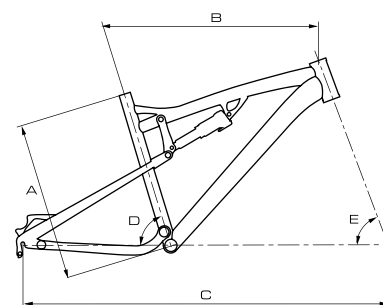

GEOMETRY

code	size	A	B	C	D	E
B14256	18"	450	595	1085	72°	70.5°
B14257	20"	500	610	1100	72°	70.5°
B14262	22"	550	625	1115	72°	70.5°

AURON 1.0

TECHNOLOGY

SPECIFICATION

	DEMA Sport 29er Alloy 6061-T6 Double Butted
	-
	SUNTOUR XCT 29er, 100mm, Lockout
	SHIMANO Acera 390, 9 Speed, SGS
	SHIMANO Altus M370, 9 Speed, (34.9mm)
	SHIMANO Altus 3x9 Speed
	EXTEND HDB-04, 180/160mm
	SHIMANO M-371 Black (44-32-22t)
	THUN Rocky ML
	SHIMANO HG20-9 (11-34t)
	FSA CN-906 & Link
	FSA No.10P

GEOMETRY

code	size	A	B	C	D	E
B14036	18"	450	595	1085	72°	70.5°
B14037	20"	500	610	1100	72°	70.5°

SPURR 5.0

TECHNOLOGY

SPECIFICATION

DEMA FS29er Alloy 6061-T6 Hydroforming	FSA OS-190LX
ROCK SHOX Monarch RL	FSA V-Drive Flat (670mm)
ROCK SHOX Recon Silver Air 29er, 100mm, Tapered steerer, Poplock	WTB DC Trail Grip
SHIMANO XT SGS	EXTEND Elite SB-05 (31.6 x 350mm)
SHIMANO Deore	SELLE SAN MARCO Era Start Power
SHIMANO Deore, 3x10Speed	NOVATEC D341/D342 GCC
HAYES Ryde Expert, 180/160mm	WTB Speed Disc 29e
FSA Comet MegaExo M-10 (42-32-24)	WTB Nano 29x2.10 Race
FSA MegaExo	Shimano PD-M505
SHIMANO HG-62, 10 Speed (11-34)	30
FSA CN-910 + Link	20"
FSA Orbit C-40B	13,5 kg

GEOMETRY

code	size	A	B	C	D	E
B14266	20"	510	610	1130	74°	70.5°

SPURR 3.0

TECHNOLOGY

SPECIFICATION

 DEMA FS29er Alloy 6061-T6 Hydroforming	 EXTEND ST-364 Alloy
 ROCK SHOX Monarch R	 EXTEND Flat (660mm)
 ROCK SHOX XC32 Air 29er, 100mm, Tapered steerer, Poplock	 WTB DC Trail Grip
 SHIMANO SLX SGS	 EXTEND Elite SB-05 (31.6 x 350mm)
 SHIMANO Deore	 SELLE SAN MARCO Era Start Power
 SHIMANO Deore, 3x9Speed	 NOVATEC D341/D342 GCC
 HAYES Ryde Comp, 180/160mm	 WTB Speed Disc 29e
 FSA Dyna Drive JIS (44-32-22)	 WTB Nano 29x2.10 Race
 THUN Cartridge Axle	 FP-971
 SHIMANO HG30-9 (11-34)	 27
 FSA CN-906 + Link	 18", 20"
 FSA Orbit C-40B	 13,8 kg

GEOMETRY

code	size	A	B	C	D	E
B14264	18"	460	595	1100	74°	70.5°
B14265	20"	510	610	1130	74°	70.5°

27,5"

HT 27,5"

SCALEO 9.0

SCALEO 7.0

RYANO 9.0

RYANO 7.0