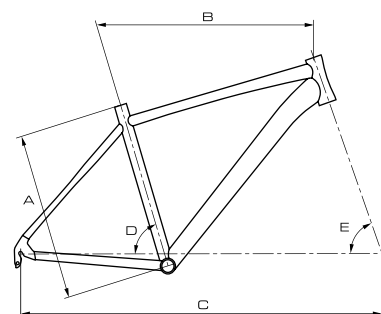

GEOMETRY

code	size	A	B	C	D	E
B14036	18"	450	595	1085	72°	70.5°
B14037	20"	500	610	1100	72°	70.5°