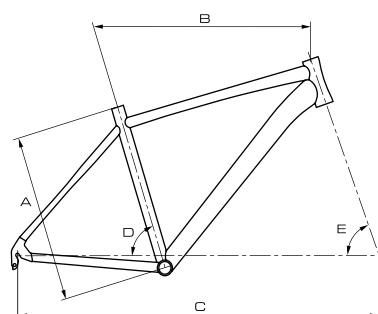

GEOMETRY

code	size	A	B	C	D	E
B14030	18"	450	595	1085	72°	70.5°
B14031	20"	500	610	1100	72°	70.5°