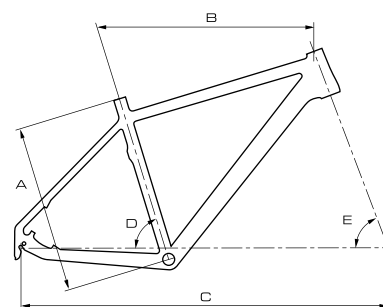

GEOMETRY

code	size	A	B	C	D	E
B14022	17"	435	590	1110	73.5°	70°
B14023	19"	485	610	1120	73°	70°
B14024	21"	535	625	1135	73°	70°

FERRARA 7.0

TECHNOLOGY

SPECIFICATION

 DEMA 29er Carbon T2T Race Tapered	 FSA OS-168LX
 -	 FSA V-Drive Top Flat (680mm)
 ROCK SHOX 30 Gold Air TK29 Tapered, 100mm, Remote Lockout	 WTB DC Trail Grip
 SRAM X7 10 Speed, Medium Cage	 EXTEND Elite SB-05 (31.6mm x 350mm)
 SRAM X7 10 Speed (34.9mm)	 SELLE SAN MARCO Concor Dynamic
 SRAM X7 2x10 Speed	 NOVATEC D341/D342 GCC
 AVID Elixir 3 Black, 180/160mm	 WTB Speed Disc 29er
 SRAM S-1000 GXP, 10 Speed (38-24t)	 MAXXIS Ikon 29x2.10, 60TPI folding
 SRAM GXP	 SHIMANO PD-M505
 SRAM PG 1030 (11-36t)	 20
 FSA CN-910 & Link	 18", 20", 22"
 FSA Orbit C-40-ACB	 11,3 kg