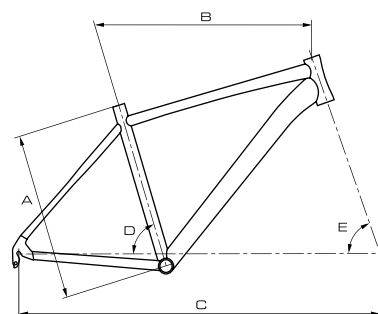

GEOMETRY

code	size	A	B	C	D	E
B14034	18"	450	595	1085	72°	70.5°
B14035	20"	500	610	1100	72°	70.5°

AURON 2.0

TECHNOLOGY

SPECIFICATION

	DEMA Sport 29er Alloy 6061-T6 Double Butted
	-
	SUNTOUR XCM 29er, 100mm, Hydraulic Lockout
	SHIMANO Alivio 430, 9 Speed, SGS
	SHIMANO Acera, 9 Speed (34.9mm)
	SHIMANO Acera, 3x9 Speed
	AVID DB1 Black, 180/160mm
	SHIMANO M-371 Black (44-32-22t)
	THUN Rocky ML
	SHIMANO HG30-9 (11-34t)
	FSA CN-906 & Link
	FSA No.10P

GEOMETRY

code	size	A	B	C	D	E
B14256	18"	450	595	1085	72°	70.5°
B14257	20"	500	610	1100	72°	70.5°
B14262	22"	550	625	1115	72°	70.5°

AURON 1.0

TECHNOLOGY

SPECIFICATION

	DEMA Sport 29er Alloy 6061-T6 Double Butted
	-
	SUNTOUR XCT 29er, 100mm, Lockout
	SHIMANO Acera 390, 9 Speed, SGS
	SHIMANO Altus M370, 9 Speed, (34.9mm)
	SHIMANO Altus 3x9 Speed
	EXTEND HDB-04, 180/160mm
	SHIMANO M-371 Black (44-32-22t)
	THUN Rocky ML
	SHIMANO HG20-9 (11-34t)
	FSA CN-906 & Link
	FSA No.10P