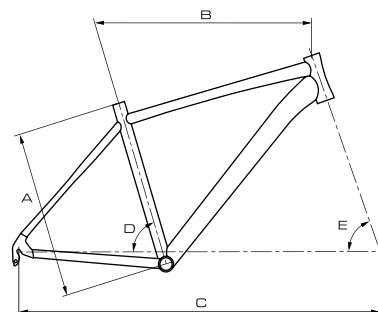

GEOMETRY

code	size	A	B	C	D	E
B14043	18"	435	585	1065	73°	71°
B14042	20"	485	605	1085	73°	71°

SCALEO 7.0

TECHNOLOGY

SPECIFICATION

 DEMA 650B Carbon T2T Race Tapered	 FSA OS-168LX
 -	 FSA Comet Low Riser (685mm)
 ROCK SHOX 30 Gold Air 650B, 100mm, Remote Lockout	 WTB DC Trail Grip
 SRAM X7, 10 Speed, Medium Cage	 FSA Gossamer (31.6x350mm)
 SRAM X7, 10 Speed (34.9mm)	 SELLE SAN MARCO Concor Dynamic
 SRAM X7, 2x10 Speed, Storm Grey	 NOVATEC D341/D342 GCC
 AVID Elixir 3 Black, 180/160mm	 WTB Speed Disc 650B
 SRAM S-1000 GXP, 10 Speed (39-26t)	 MAXXIS Crossmark 27.5x2.10, folding
 SRAM GXP	 SHIMANO PD-M505
 SRAM PG 1030 (11-36t)	 20
 FSA CN-910 & Link	 18", 20", 22"
 FSA Orbit C-40-ACB	 11,1 kg

GEOMETRY

code	size	A	B	C	D	E
B14045	18"	435	585	1065	73°	71°
B14044	20"	485	605	1085	73°	71°

27,5"

RYANO 9.0

TECHNOLOGY

SPECIFICATION

	DEMA Sport 650B Alloy 6061-T6 Double Butted
	-
	ROCK SHOX 30 Gold Air 650B, 100mm, Remote Lockout
	SRAM X9, 10 Speed, Medium Cage
	SRAM X9, 10 Speed (34.9mm)
	SRAM X9, 2x10 Speed, GreyStorm
	AVID Elixir 3 Black, 180/160mm
	SRAM S-1000 GXP, 10 Speed (39-26t)
	SRAM GXP
	SRAM PG 1030 (11-36t)
	FSA CN-910 & Link
	FSA ZS-4D

	FSA OS-168LX
	FSA Comet Low Riser (685mm)
	WTB DC Trail Grip
	EXTEND Elite SB-20 (31.6x350mm)
	SELLE SAN MARCO ERA Dynamic Power
	NOVATEC D341/D342 GCC Black
	WTB Speed Disc 650B
	MAXXIS Crossmark 27.5x2.10, folding
	SHIMANO PD-M505
	30
	18", 20"
	12,0 kg

GEOMETRY

code	size	A	B	C	D	E
B14047	18"	450	595	1075	73°	71°
B14046	20"	500	615	1090	72°	70.5°

RYANO 7.0

TECHNOLOGY

SPECIFICATION

	DEMA Sport 650B Alloy 6061-T6 Double Butted
	-
	ROCK SHOX 30 Gold Air 650B, 100mm, Remote Lockout
	SRAM X7, 10 Speed, Medium Cage
	SRAM X7, 10 Speed (34.9mm)
	SRAM X7, 3x10 Speed
	AVID Elixir 1 Black, 180/160mm
	FSA Gamma Drive MegaExo X-10 (44-32-22t)
	FSA MegaExo
	SRAM PG 1030 (11-36t)
	FSA CN-910 & Link
	FSA ZS-4D