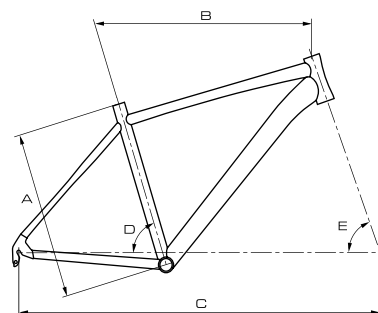

GEOMETRY

code	size	A	B	C	D	E
B14022	17"	435	590	1110	73.5°	70°
B14023	19"	485	610	1120	73°	70°
B14024	21"	535	625	1135	73°	70°

FERRARA 7.0

TECHNOLOGY

SPECIFICATION

 DEMA 29er Carbon T2T Race Tapered	 FSA OS-168LX
 -	 FSA V-Drive Top Flat (680mm)
 ROCK SHOX 30 Gold Air TK29 Tapered, 100mm, Remote Lockout	 WTB DC Trail Grip
 SRAM X7 10 Speed, Medium Cage	 EXTEND Elite SB-05 (31.6mm x 350mm)
 SRAM X7 10 Speed (34.9mm)	 SELLE SAN MARCO Concor Dynamic
 SRAM X7 2x10 Speed	 NOVATEC D341/D342 GCC
 AVID Elixir 3 Black, 180/160mm	 WTB Speed Disc 29er
 SRAM S-1000 GXP, 10 Speed (38-24t)	 MAXXIS Ikon 29x2.10, 60TPI folding
 SRAM GXP	 SHIMANO PD-M505
 SRAM PG 1030 (11-36t)	 20
 FSA CN-910 & Link	 18", 20", 22"
 FSA Orbit C-40-ACB	 11,3 kg

GEOMETRY

code	size	A	B	C	D	E
B14025	17"	435	590	1110	73.5°	70°
B14026	19"	485	610	1120	73°	70°
B14027	21"	535	625	1135	73°	70°

AURON 9.0

TECHNOLOGY

SPECIFICATION

DEMA Sport 29er Alloy 6061-T6 Double Butted	FSA OS-168LX
-	FSA V-Drive Top Flat (680mm)
ROCK SHOX 30 Gold Air TK29, 100mm, Remote Lockout	WTB DC Trail Grip
SRAM X9 10 Speed, Medium Cage	EXTEND Elite SB-05 (31.6mm x 350mm)
SRAM X9 10 Speed (34.9mm)	SELLE SAN MARCO ERA Dynamic Power
SRAM X9 2x10 Speed	NOVATEC D341/D342 GCC
AVID Elixir 3 Black, 180/160mm	WTB Speed Disc 29er
SRAM S-1000 GXP 10 Speed (38-24t)	MAXXIS Ikon 29x2.10, 60TPI folding
SRAM GXP	SHIMANO PD-M505
SRAM PG 1030 (11-36t)	20
FSA CN-910 & Link	18", 20", 22"
FSA ZS-4D	12,0 kg

GEOMETRY

code	size	A	B	C	D	E
B14028	18"	450	595	1085	72°	70.5°
B14029	20"	500	610	1100	72°	70.5°
B14260	22"	550	625	1115	72°	70.5°

AURON 7.0

TECHNOLOGY

SPECIFICATION

	DEMA Sport 29er Alloy 6061-T6 Double Butted
	-
	ROCK SHOX XC32 Air TK29, 100mm, Remote Lockout
	SRAM X7 10 Speed, Medium Cage
	SRAM X7 10 Speed (34.9mm)
	SRAM X7 3x10 Speed
	AVID Elixir 1 Black, 180/160mm
	FSA Gamma Drive MegaExo X-10 (44-32-22t)
	FSA MegaExo
	SRAM PG 1030 (11-36t)
	FSA CN-910 & Link
	FSA ZS-4D