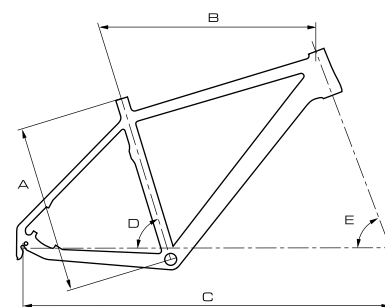

GEOMETRY

code	size	A	B	C	D	E
B14043	18"	435	585	1065	73°	71°
B14042	20"	485	605	1085	73°	71°

SCALEO 7.0

TECHNOLOGY

SPECIFICATION

 DEMA 650B Carbon T2T Race Tapered	 FSA OS-168LX
 -	 FSA Comet Low Riser (685mm)
 ROCK SHOX 30 Gold Air 650B, 100mm, Remote Lockout	 WTB DC Trail Grip
 SRAM X7, 10 Speed, Medium Cage	 FSA Gossamer (31.6x350mm)
 SRAM X7, 10 Speed (34.9mm)	 SELLE SAN MARCO Concor Dynamic
 SRAM X7, 2x10 Speed, Storm Grey	 NOVATEC D341/D342 GCC
 AVID Elixir 3 Black, 180/160mm	 WTB Speed Disc 650B
 SRAM S-1000 GXP, 10 Speed (39-26t)	 MAXXIS Crossmark 27.5x2.10, folding
 SRAM GXP	 SHIMANO PD-M505
 SRAM PG 1030 (11-36t)	 20
 FSA CN-910 & Link	 18", 20", 22"
 FSA Orbit C-40-ACB	 11,1 kg

GEOMETRY

code	size	A	B	C	D	E
B14045	18"	435	585	1065	73°	71°
B14044	20"	485	605	1085	73°	71°

27,5"

RYANO 9.0

TECHNOLOGY

SPECIFICATION

	DEMA Sport 650B Alloy 6061-T6 Double Butted
	-
	ROCK SHOX 30 Gold Air 650B, 100mm, Remote Lockout
	SRAM X9, 10 Speed, Medium Cage
	SRAM X9, 10 Speed (34.9mm)
	SRAM X9, 2x10 Speed, GreyStorm
	AVID Elixir 3 Black, 180/160mm
	SRAM S-1000 GXP, 10 Speed (39-26t)
	SRAM GXP
	SRAM PG 1030 (11-36t)
	FSA CN-910 & Link
	FSA ZS-4D