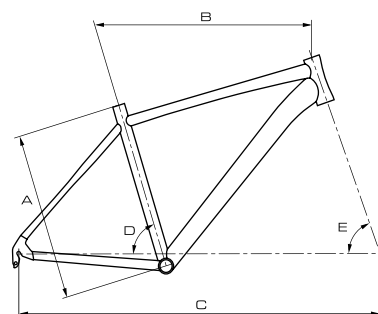

GEOMETRY

code	size	A	B	C	D	E
B1403	18"	450	595	1085	72°	70.5°
B14033	20"	500	610	1100	72°	70.5°
B14261	22"	550	625	1115	72°	70.5°