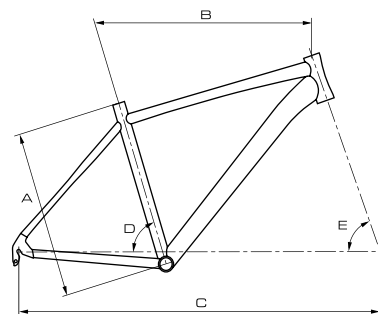

GEOMETRY

code	size	A	B	C	D	E
B14051	18"	450	595	1075	73°	71°
B14050	20"	500	615	1090	72°	70.5°