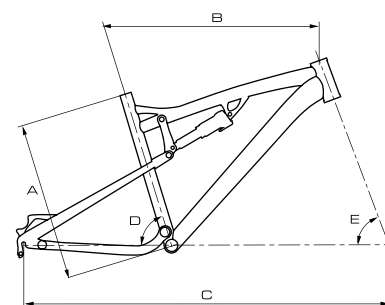

GEOMETRY

code	size	A	B	C	D	E
B14036	18"	450	595	1085	72°	70.5°
B14037	20"	500	610	1100	72°	70.5°

SPURR 5.0

TECHNOLOGY

SPECIFICATION

DEMA FS29er Alloy 6061-T6 Hydroforming	FSA OS-190LX
ROCK SHOX Monarch RL	FSA V-Drive Flat (670mm)
ROCK SHOX Recon Silver Air 29er, 100mm, Tapered steerer, Poplock	WTB DC Trail Grip
SHIMANO XT SGS	EXTEND Elite SB-05 (31.6 x 350mm)
SHIMANO Deore	SELLE SAN MARCO Era Start Power
SHIMANO Deore, 3x10Speed	NOVATEC D341/D342 GCC
HAYES Ryde Expert, 180/160mm	WTB Speed Disc 29e
FSA Comet MegaExo M-10 (42-32-24)	WTB Nano 29x2.10 Race
FSA MegaExo	Shimano PD-M505
SHIMANO HG-62, 10 Speed (11-34)	30
FSA CN-910 + Link	20"
FSA Orbit C-40B	13,5 kg

GEOMETRY

code	size	A	B	C	D	E
B14266	20"	510	610	1130	74°	70.5°

SPURR 3.0

TECHNOLOGY

SPECIFICATION

 DEMA FS29er Alloy 6061-T6 Hydroforming	 EXTEND ST-364 Alloy
 ROCK SHOX Monarch R	 EXTEND Flat (660mm)
 ROCK SHOX XC32 Air 29er, 100mm, Tapered steerer, Poplock	 WTB DC Trail Grip
 SHIMANO SLX SGS	 EXTEND Elite SB-05 (31.6 x 350mm)
 SHIMANO Deore	 SELLE SAN MARCO Era Start Power
 SHIMANO Deore, 3x9Speed	 NOVATEC D341/D342 GCC
 HAYES Ryde Comp, 180/160mm	 WTB Speed Disc 29e
 FSA Dyna Drive JIS (44-32-22)	 WTB Nano 29x2.10 Race
 THUN Cartridge Axle	 FP-971
 SHIMANO HG30-9 (11-34)	 27
 FSA CN-906 + Link	 18", 20"
 FSA Orbit C-40B	 13,8 kg

GEOMETRY

code	size	A	B	C	D	E
B14264	18"	460	595	1100	74°	70.5°
B14265	20"	510	610	1130	74°	70.5°

27,5"

HT 27,5"

SCALEO 9.0

SCALEO 7.0

RYANO 9.0

RYANO 7.0