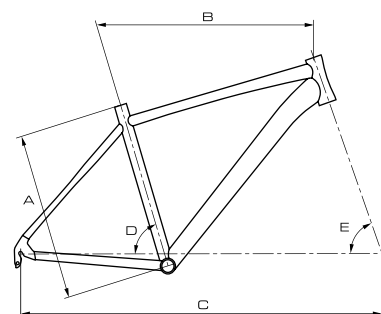

GEOMETRY

code	size	A	B	C	D	E
B14047	18"	450	595	1075	73°	71°
B14046	20"	500	615	1090	72°	70.5°

RYANO 7.0

TECHNOLOGY

SPECIFICATION

	DEMA Sport 650B Alloy 6061-T6 Double Butted
	-
	ROCK SHOX 30 Gold Air 650B, 100mm, Remote Lockout
	SRAM X7, 10 Speed, Medium Cage
	SRAM X7, 10 Speed (34.9mm)
	SRAM X7, 3x10 Speed
	AVID Elixir 1 Black, 180/160mm
	FSA Gamma Drive MegaExo X-10 (44-32-22t)
	FSA MegaExo
	SRAM PG 1030 (11-36t)
	FSA CN-910 & Link
	FSA ZS-4D

	EXTEND Elite ST-364 Alloy
	EXTEND Elite Riser (680mm)
	WTB DC Trail Grip
	EXTEND Elite SB-20 (31.6x350mm)
	SELLE SAN MARCO ERA Dynamic Power
	NOVATEC D341/D342 GCC
	WTB Speed Disc 650B
	MAXXIS Crossmark 27.5x2.10, folding
	FP-971
	30
	18", 20"
	12,3 kg

GEOMETRY

code	size	A	B	C	D	E
B14049	18"	450	595	1075	73°	71°
B14048	20"	500	615	1090	72°	70.5°

27,5"

RYANO 5.0

TECHNOLOGY

SPECIFICATION

	DEMA Sport 650B Alloy 6061-T6 Double Butted
	-
	ROCK SHOX XC30 650B, 100mm, Remote Lockout
	SHIMANO XT Black SGS Shadow, 10 Speed
	SHIMANO Deore, 10 Speed (34.9mm)
	SHIMANO Deore, 3x10 Speed
	AVID DB1 Black, 180/160mm
	FSA Gamma Drive MegaExo M-10 (42-32-24t)
	FSA MegaExo
	SHIMANO HG62-10 (11-34t)
	FSA CN-910 & Link
	FSA ZS-4D